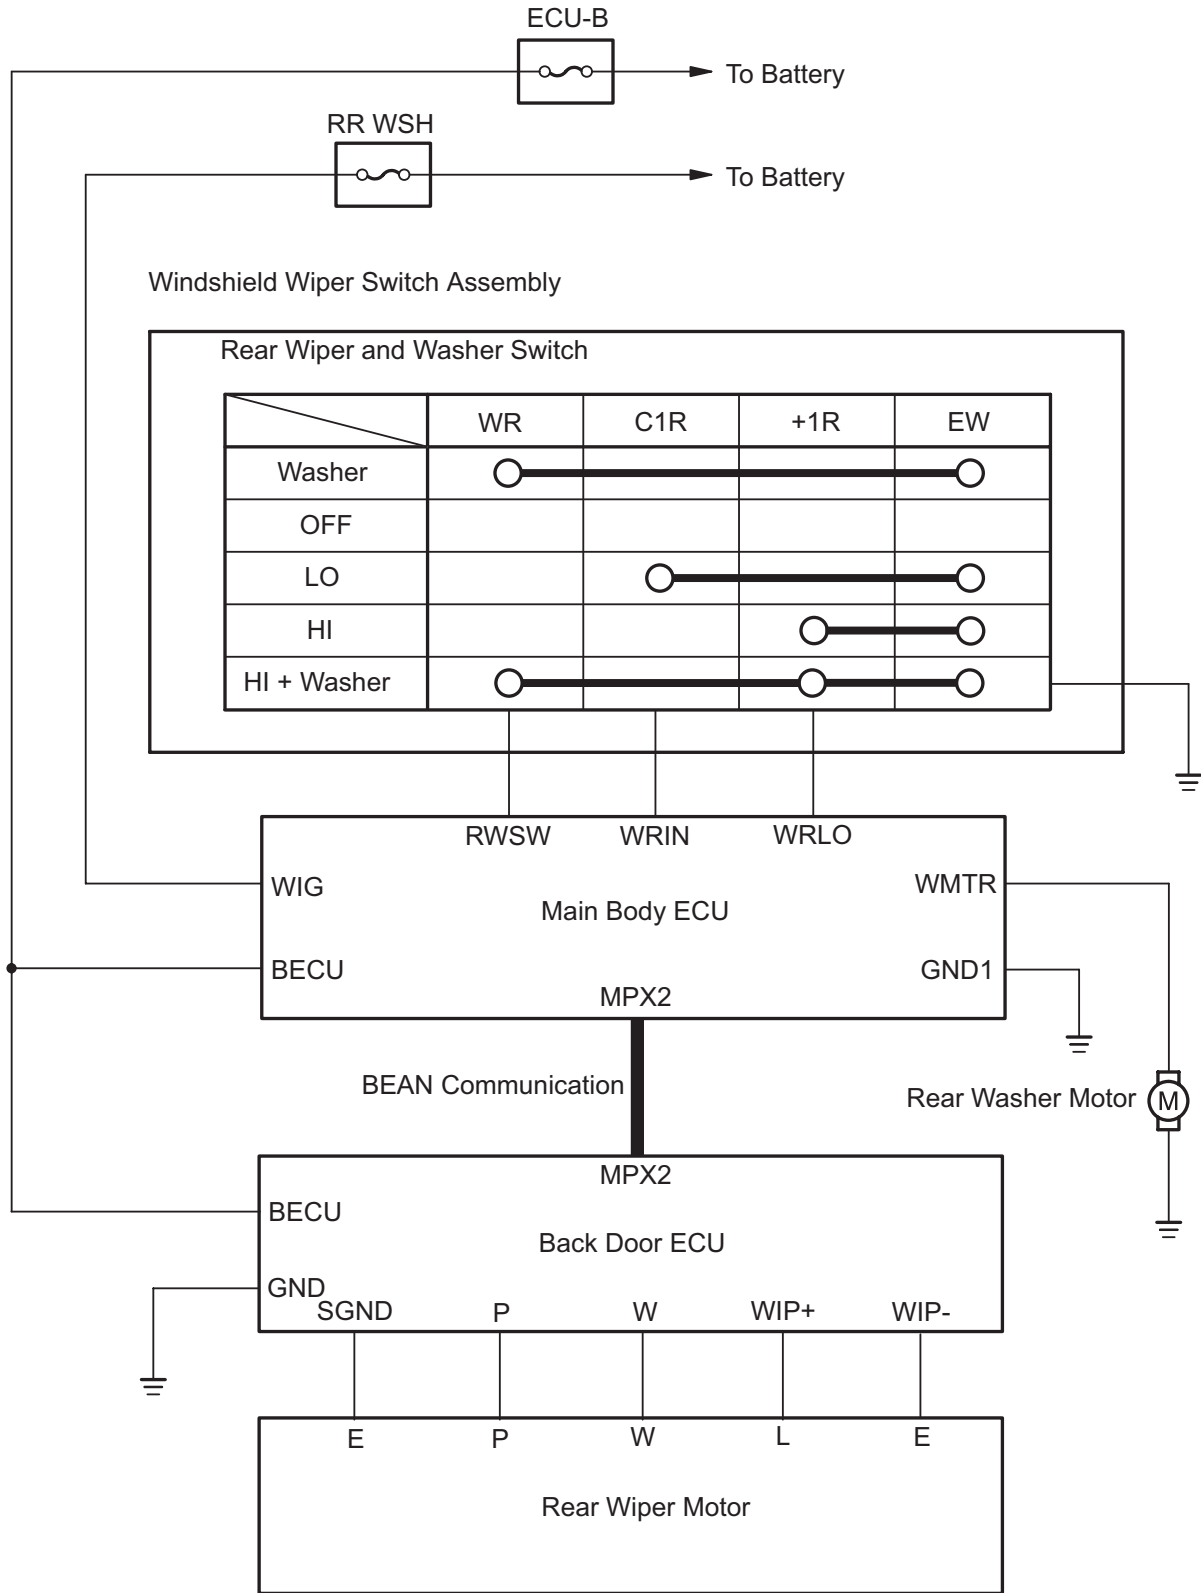

SYSTEM DIAGRAM

Front Wiper and Washer:

WW

Rear Wiper and Washer:

WW

B141036E01

Input and output signals of each ECU:

Transmitting ECU (Transmitter)	Receiving ECU	Signals	Communication
Main body ECU	Back door ECU	<ul style="list-style-type: none"> Rear wiper and washer operation signal 	BEAN