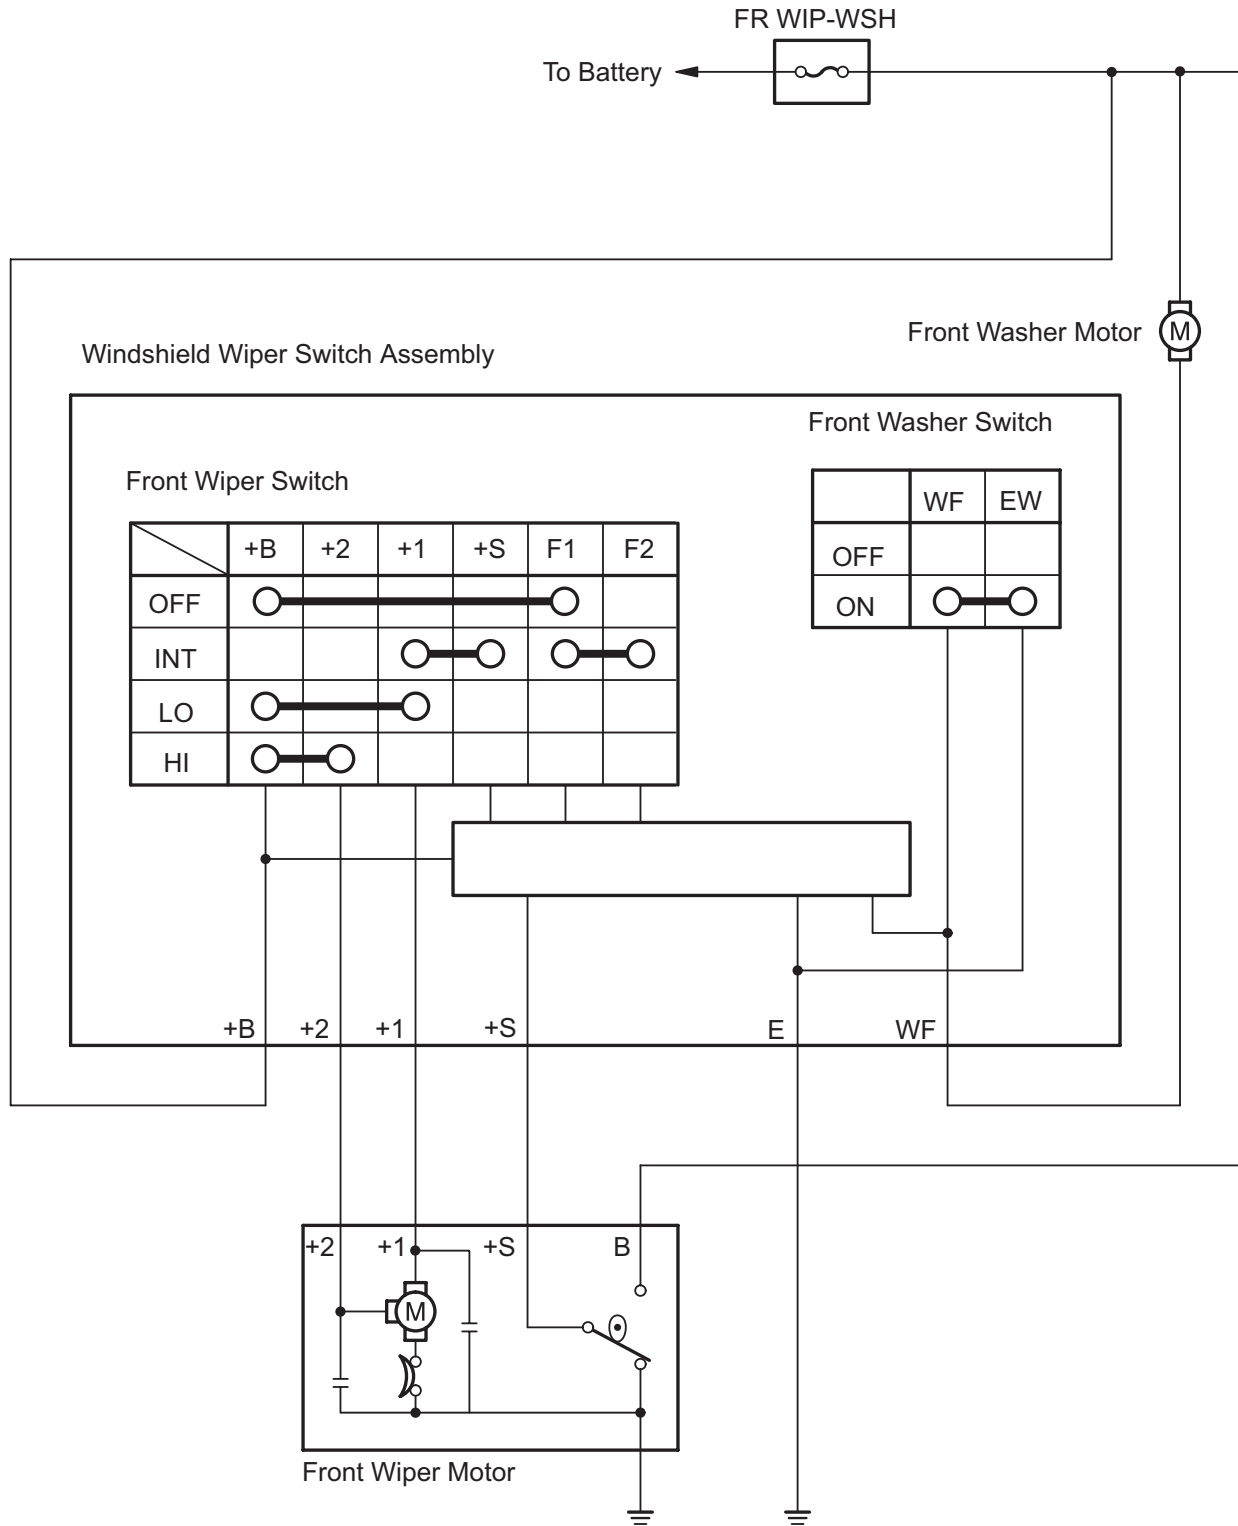

SYSTEM DIAGRAM

Front Wiper and Washer:

WW

Rear Wiper and Washer:

WW

B141036E01

Input and output signals of each ECU:

Transmitting ECU (Transmitter)	Receiving ECU	Signals	Communication
Main body ECU	Back door ECU	<ul style="list-style-type: none"> Rear wiper and washer operation signal 	BEAN