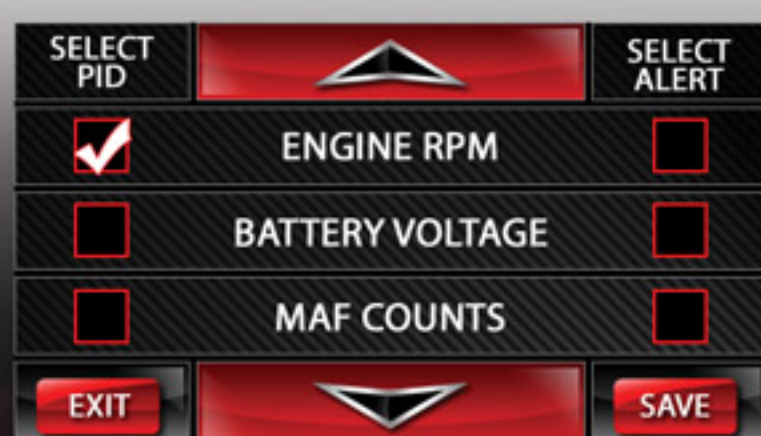

PID Selection Screen