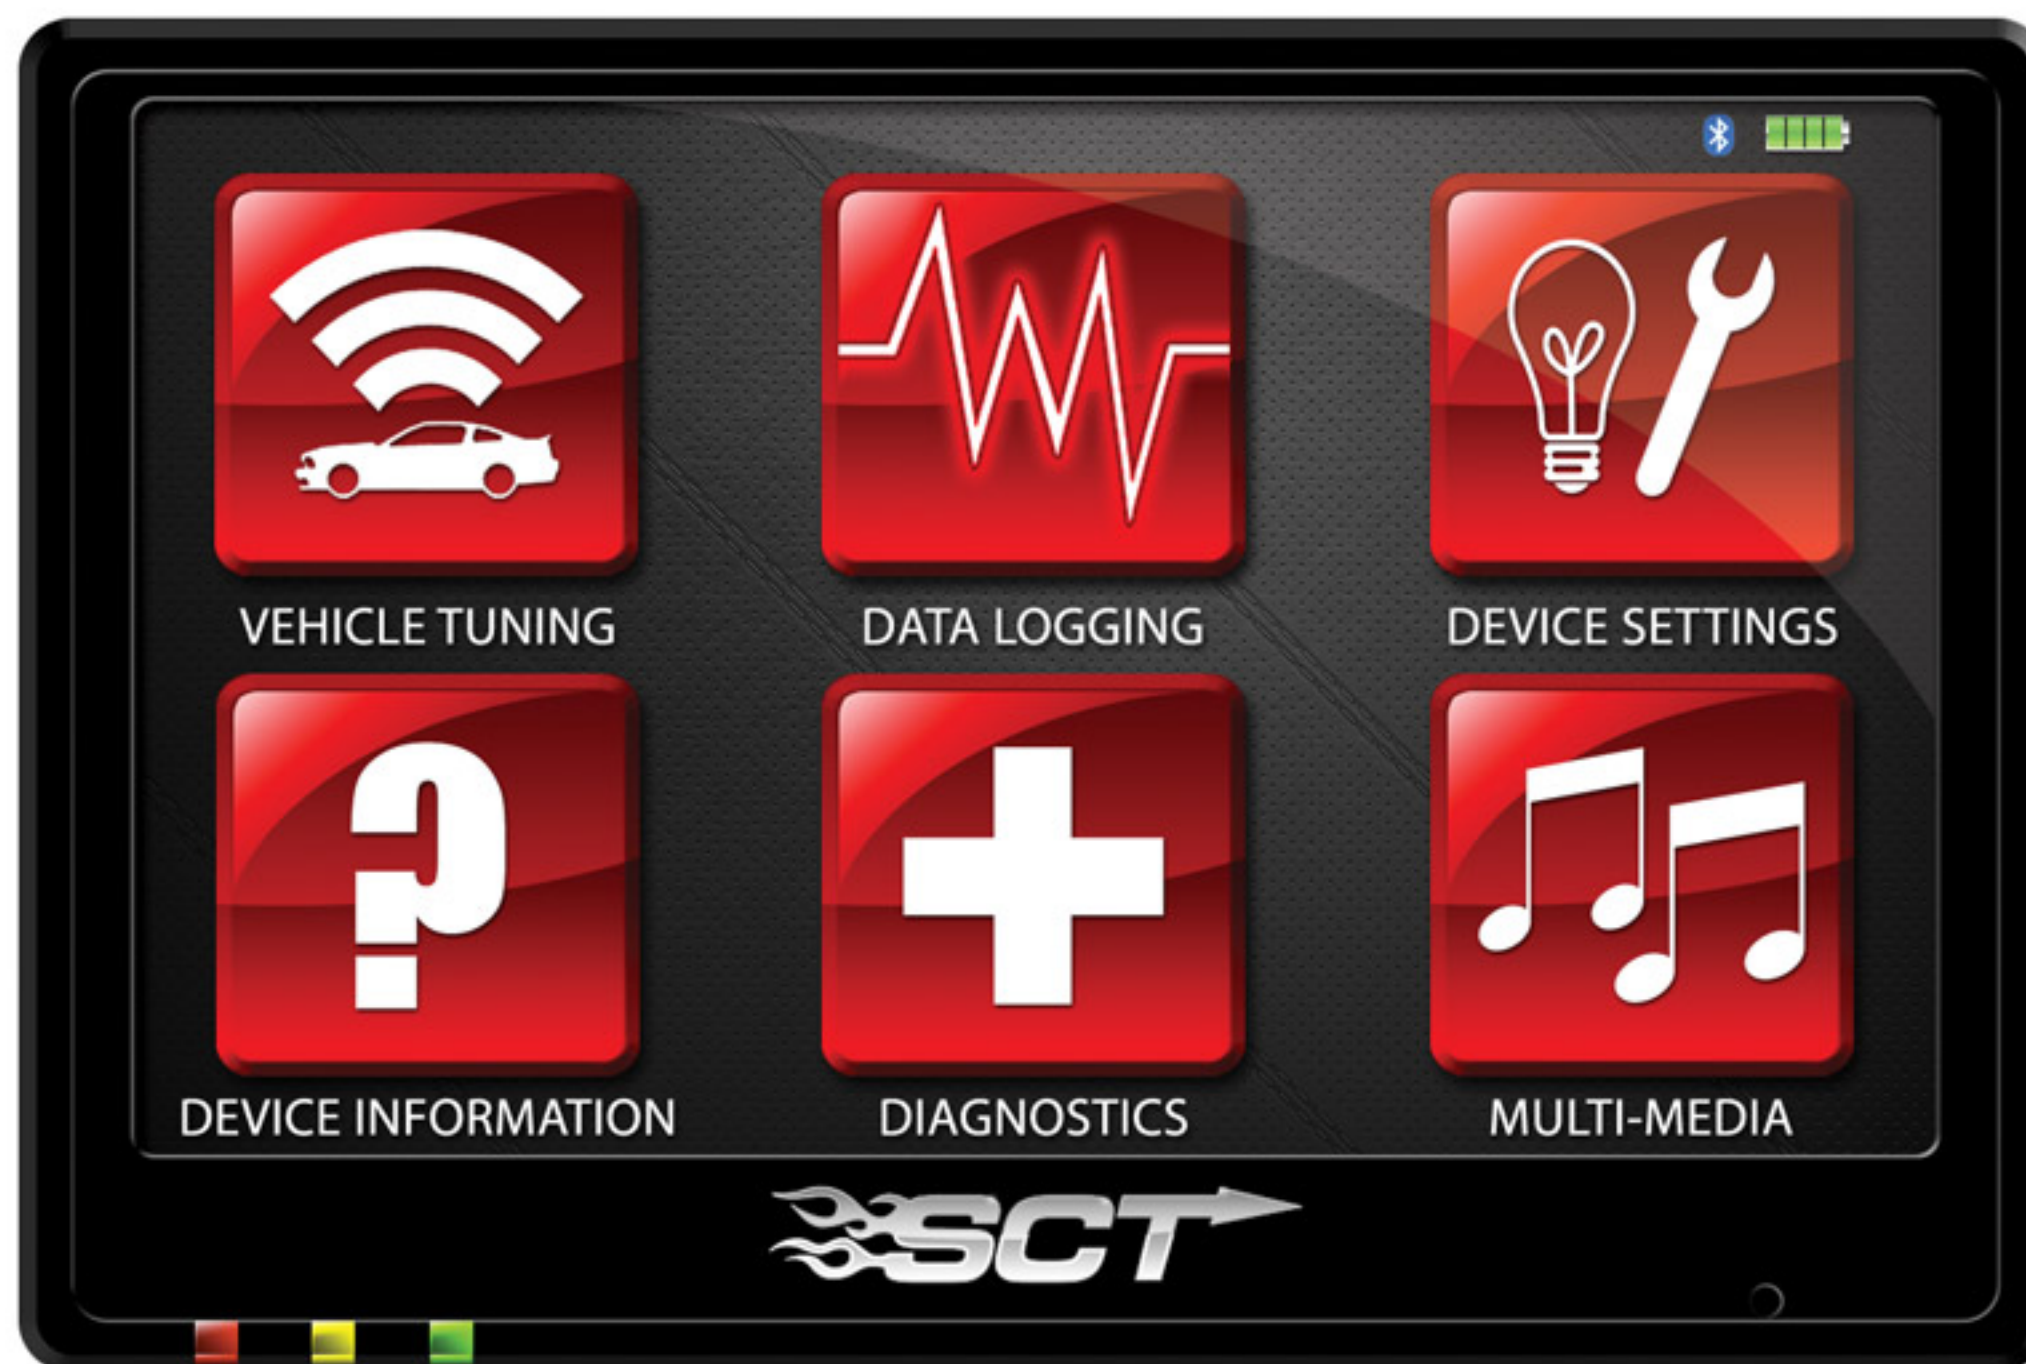

TOUCH SCREEN XTREME

BLUETOOTH WIRELESS FLASH DEVICE

**THE FIRST & ONLY
WIRELESS AUTOMOTIVE
HANDHELD PROGRAMMER!**

THE MOST ADVANCED PROGRAMMER ON THE MARKET!

The NEW SCT Touch Screen Xtreme is the industries first and ONLY Wireless Automotive Handheld Programmer! The Touch Screen Xtreme arrives pre-loaded with both dyno proven performance tune files and fuel economy tune files specifically calibrated for your 1996 - 2009 Ford vehicle.

Touch Screen Display

4" color touch screen display with automatic day / night modes.

Gas & Diesel Vehicles

Most 1996-2009 gas & diesel vehicles supported.

Pre-Loaded Tune Files

Pre-loaded with dyno proven performance & fuel economy tune files.

Data Logging / Monitor

View & record your vehicle's PCM data on the LCD screen or on your laptop.

Rechargeable Battery

Internal rechargeable battery for complete wireless operation.

Bluetooth Wireless Technology

Flashes & data logs vehicle using Bluetooth wireless technology.

Actual Device Size

Sleek Compact Design

Sleek compact design for reduced windshield interference & easy storage in shirt pocket.

Performance Calculator