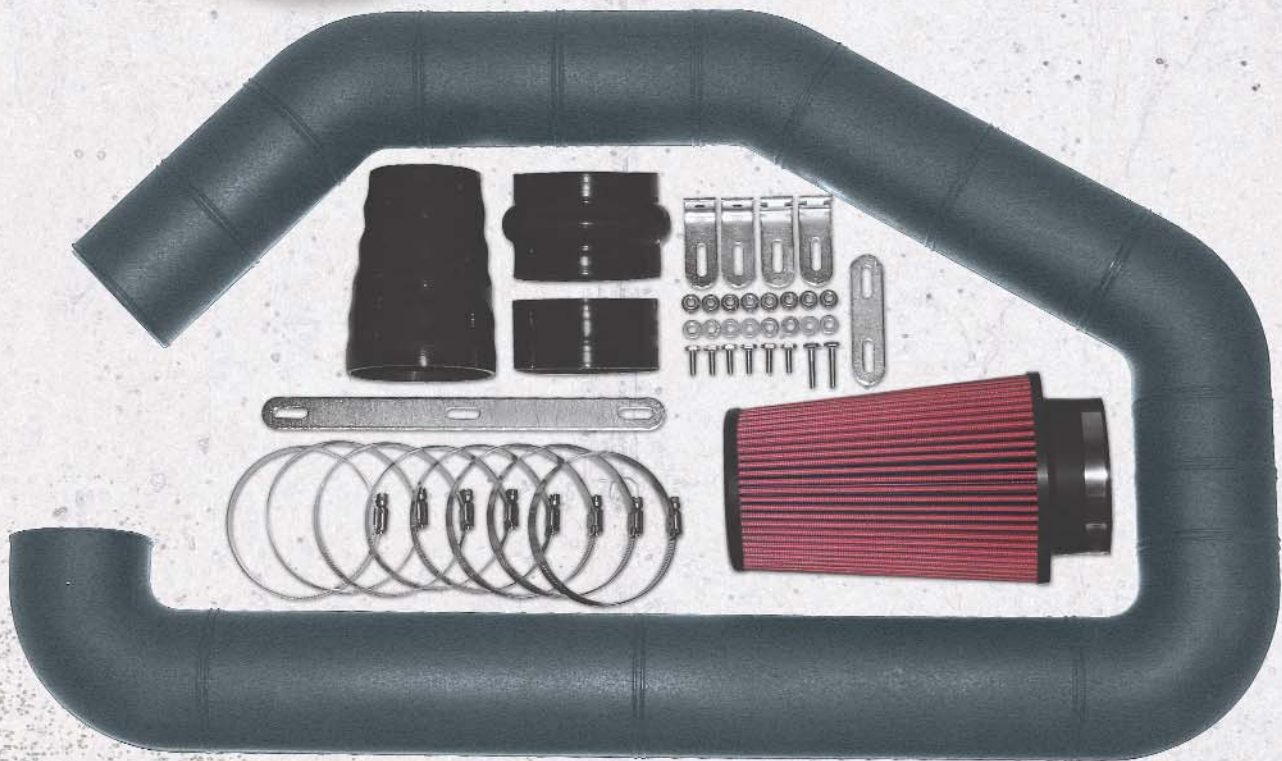

# NEW!

From

*U-Build-It (UBI) is the Newest kit from AIRAID Filter Company that comes complete with everything you need to create a custom intake system. Manufactured for the "fabricator" in you, this kit allows you to design a one-of-a-kind system for your vehicle.*

# BUILD IT

**All Popular Angles and Lengths in ONE Tube!**

### Product Information

Part #	Application
100-300	3" Intake Tube
100-350	3.5" Intake Tube
100-400	4" Intake Tube
101-301	Universal 3" Master Kit I w/ 700-410 (9") Filter
101-302	Universal 3" Master Kit I w/ 700-493 (6") Filter
101-351	Universal 3.5" Master Kit I w/ 700-420 (9") Filter
101-352	Universal 3.5" Master Kit I w/ 700-452 (6") Filter
101-401	Universal 4" Master Kit I w/ 700-470 (9") Filter
101-300	Universal 3" Master Kit II w/ 700-469 (9") Filter
101-350	Universal 3.5" Master Kit II w/ 700-469 (9") Filter
101-400	Universal 4" Master Kit II w/ 700-469 (9") Filter