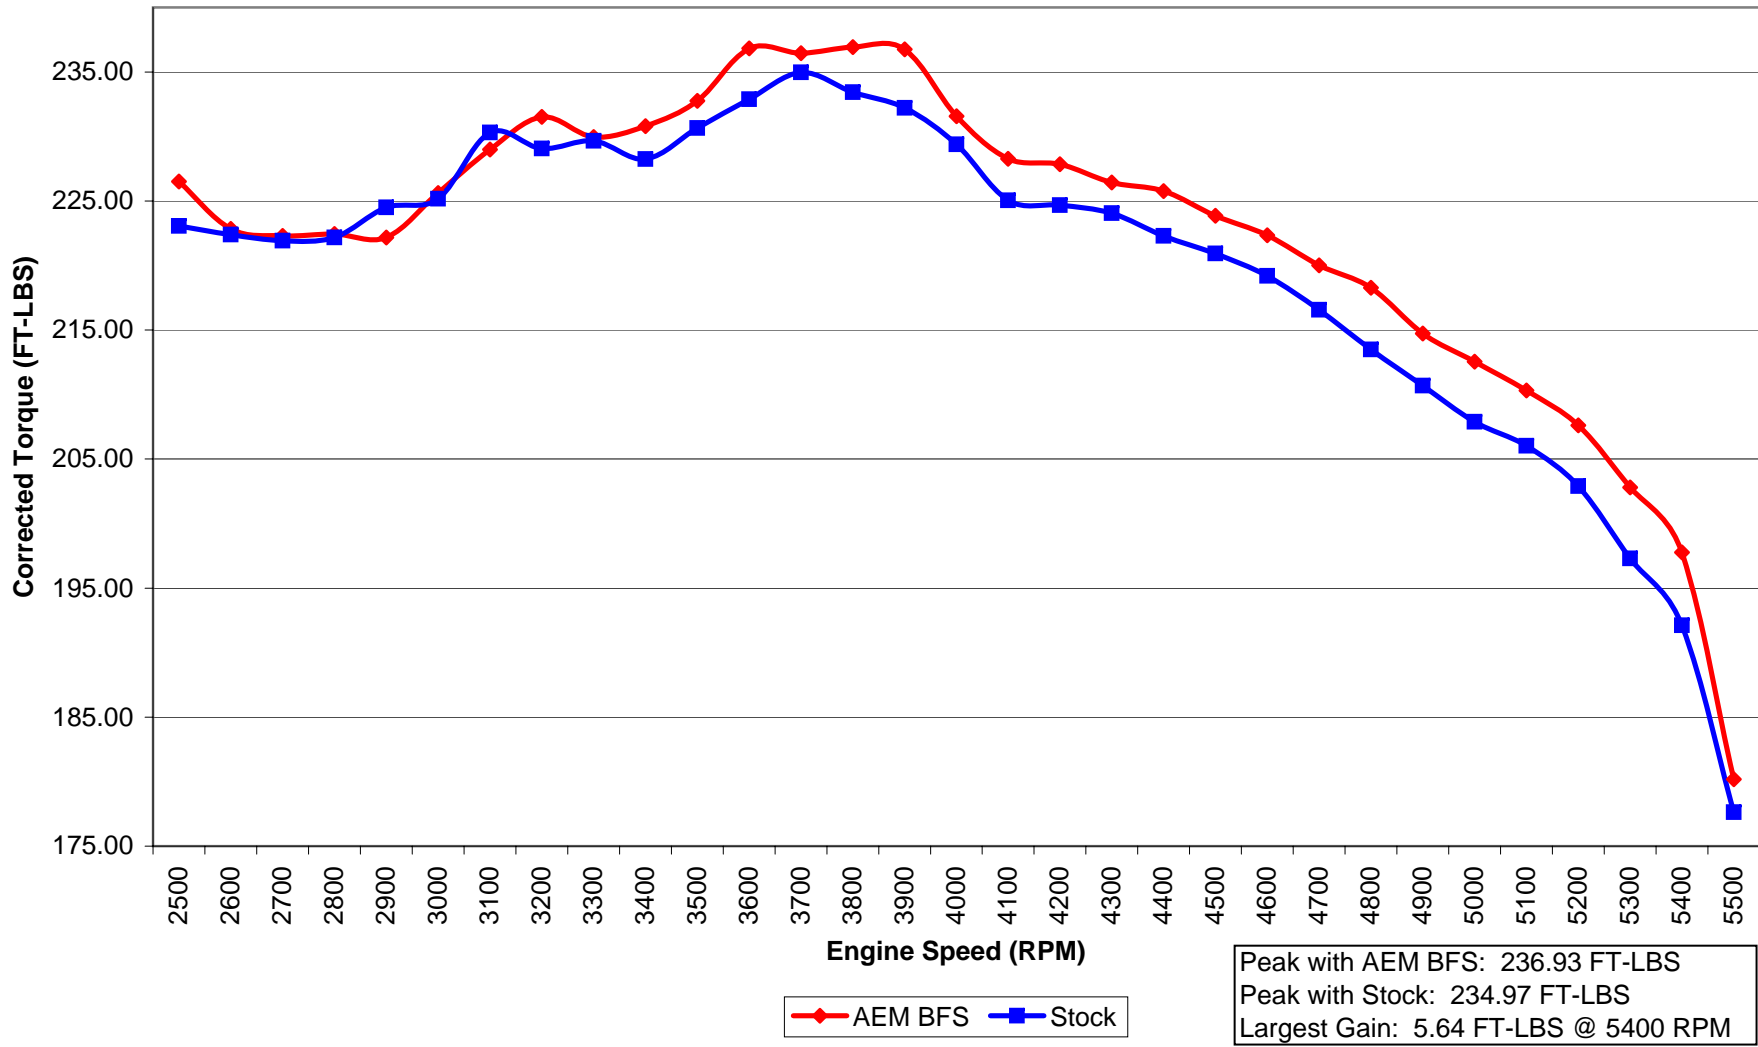

2007 Toyota FJ Cruiser
Corrected Torque (FT-LBS) vs. Engine Speed (RPM)

**2007 Toyota FJ Cruiser 4.0L V6
Corrected Horsepower (HP) vs. Engine Speed (RPM)**