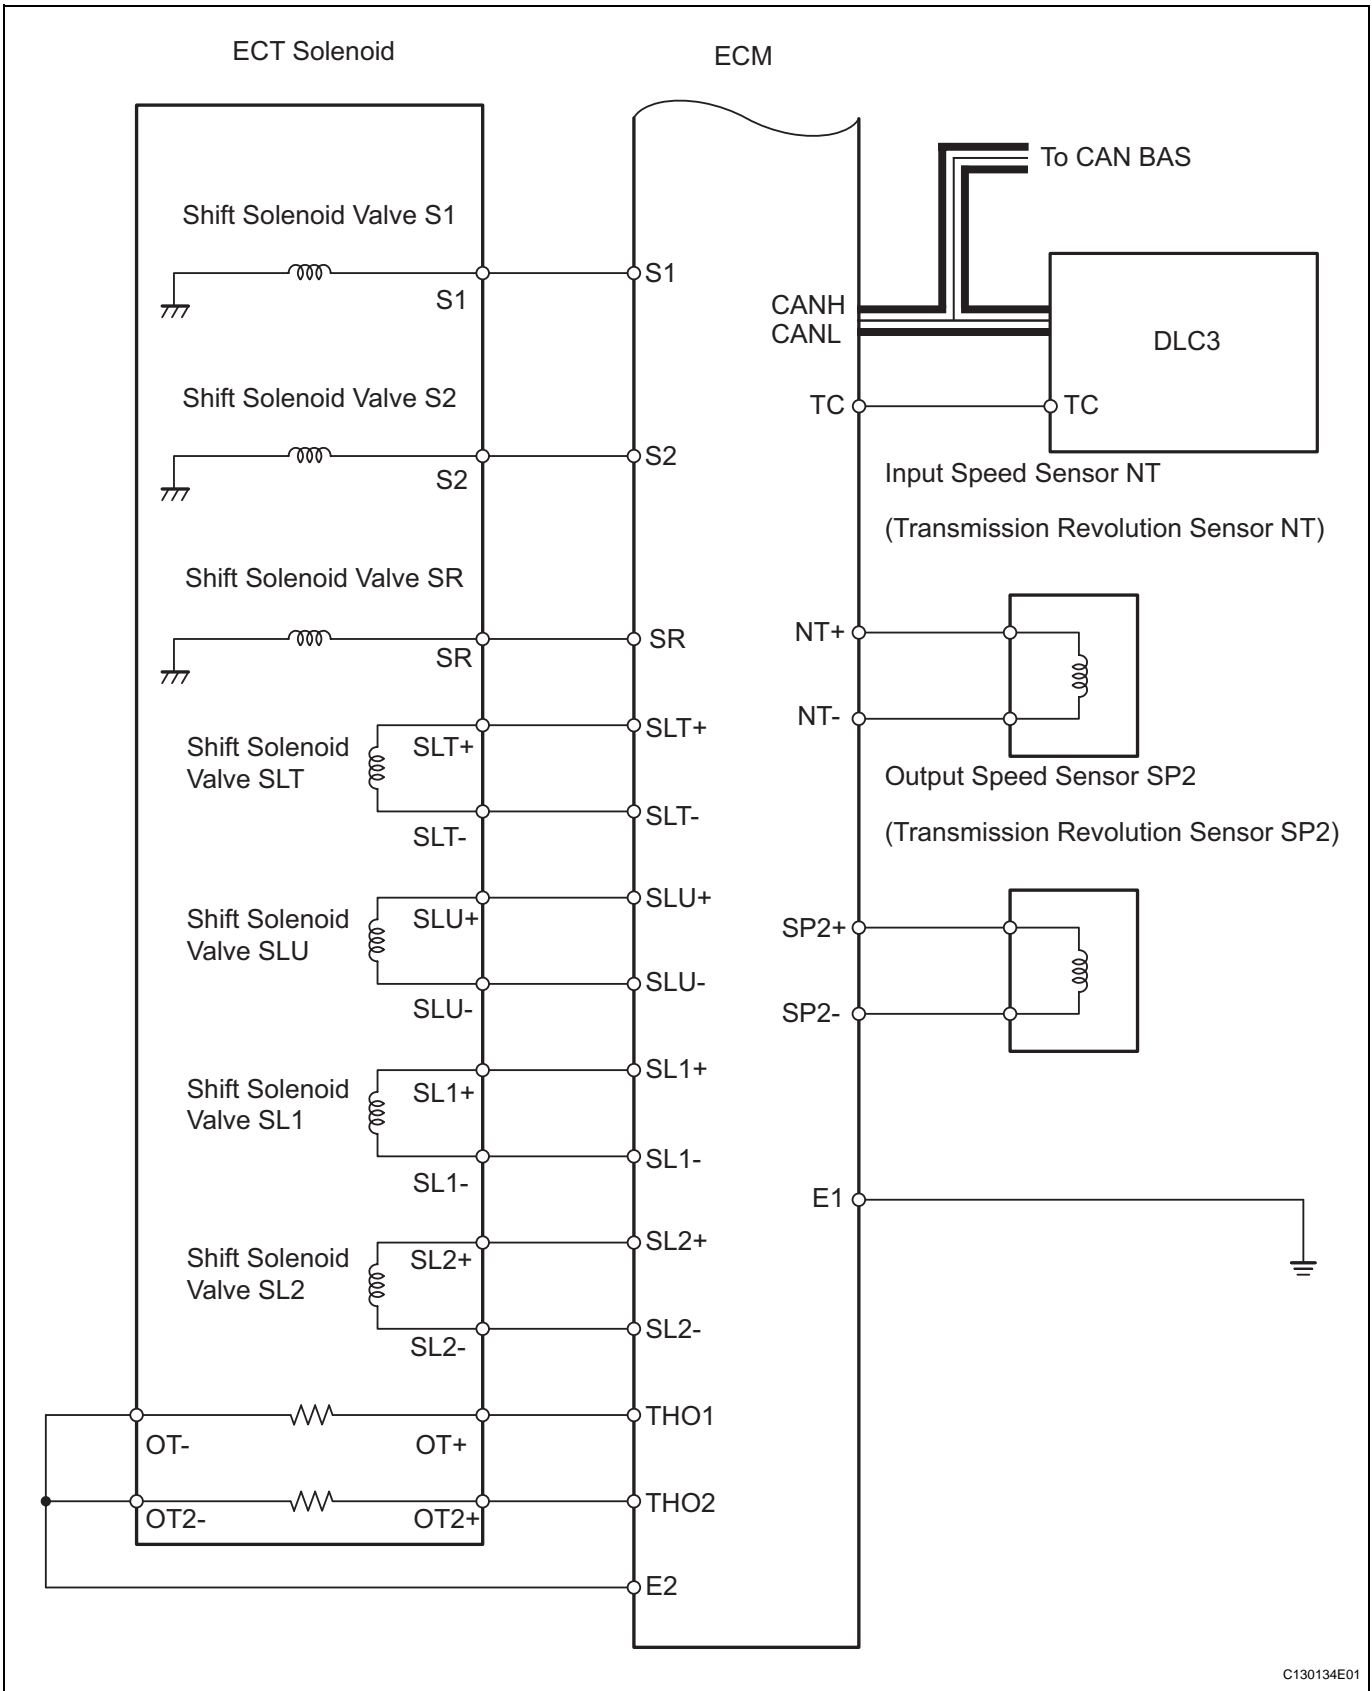

# SYSTEM DIAGRAM

The configuration of the electronic control system in the A750E automatic transmission is as shown in the following chart.

AT

AT

AT

AT