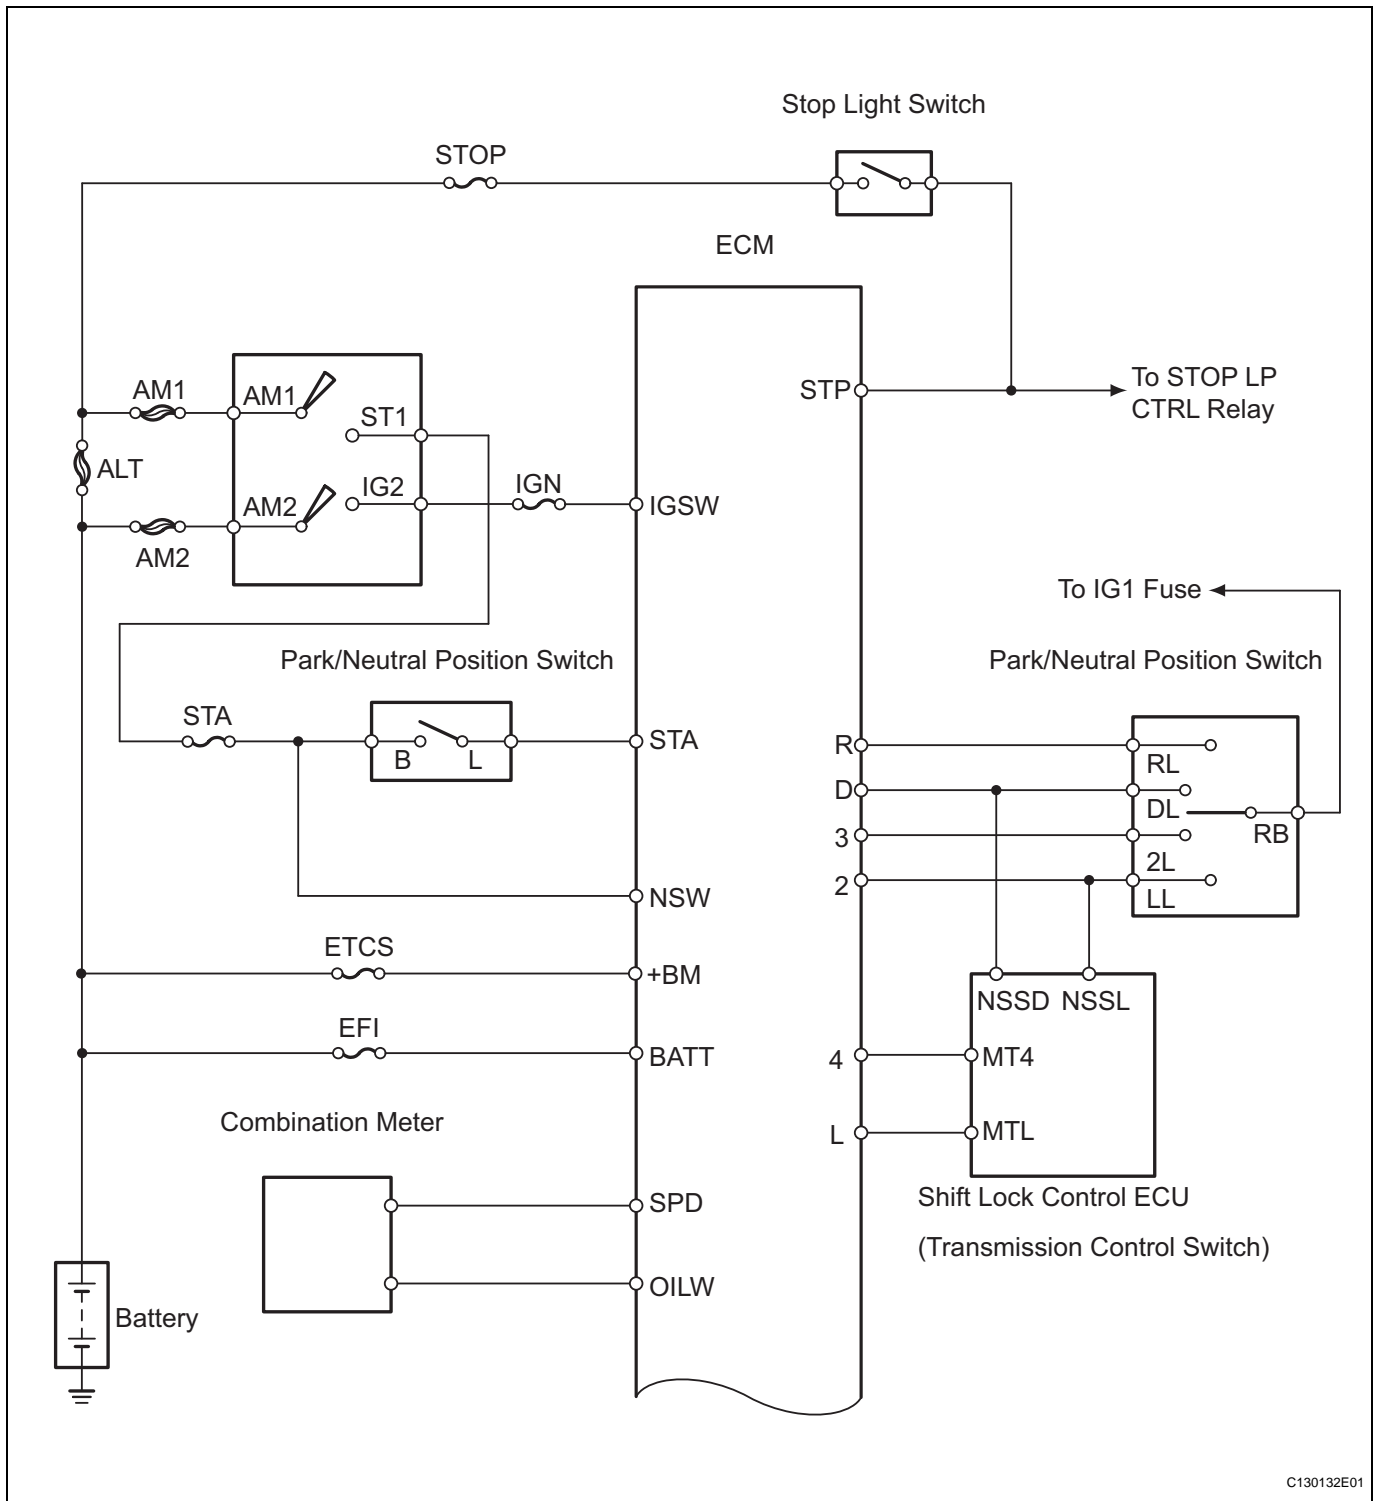

# SYSTEM DIAGRAM

The configuration of the electronic control system in the A750E automatic transmission is as shown in the following chart.

AT

AT

AT

AT