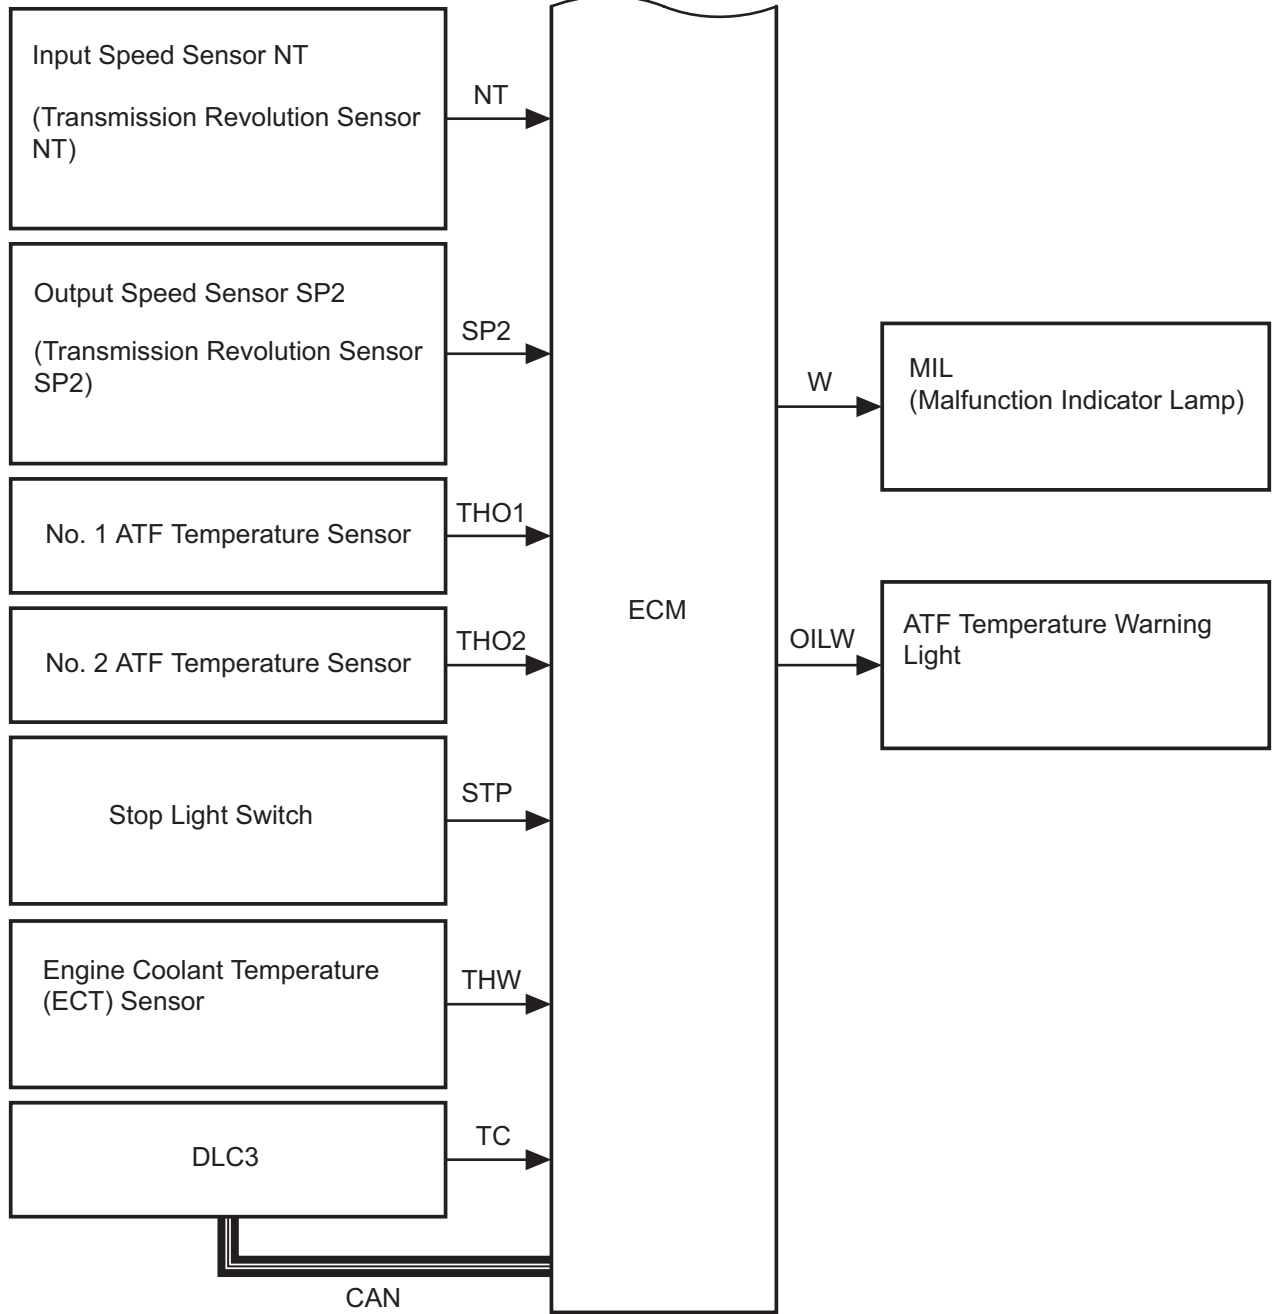

# SYSTEM DIAGRAM

The configuration of the electronic control system in the A750E automatic transmission is as shown in the following chart.

AT

AT

AT

AT