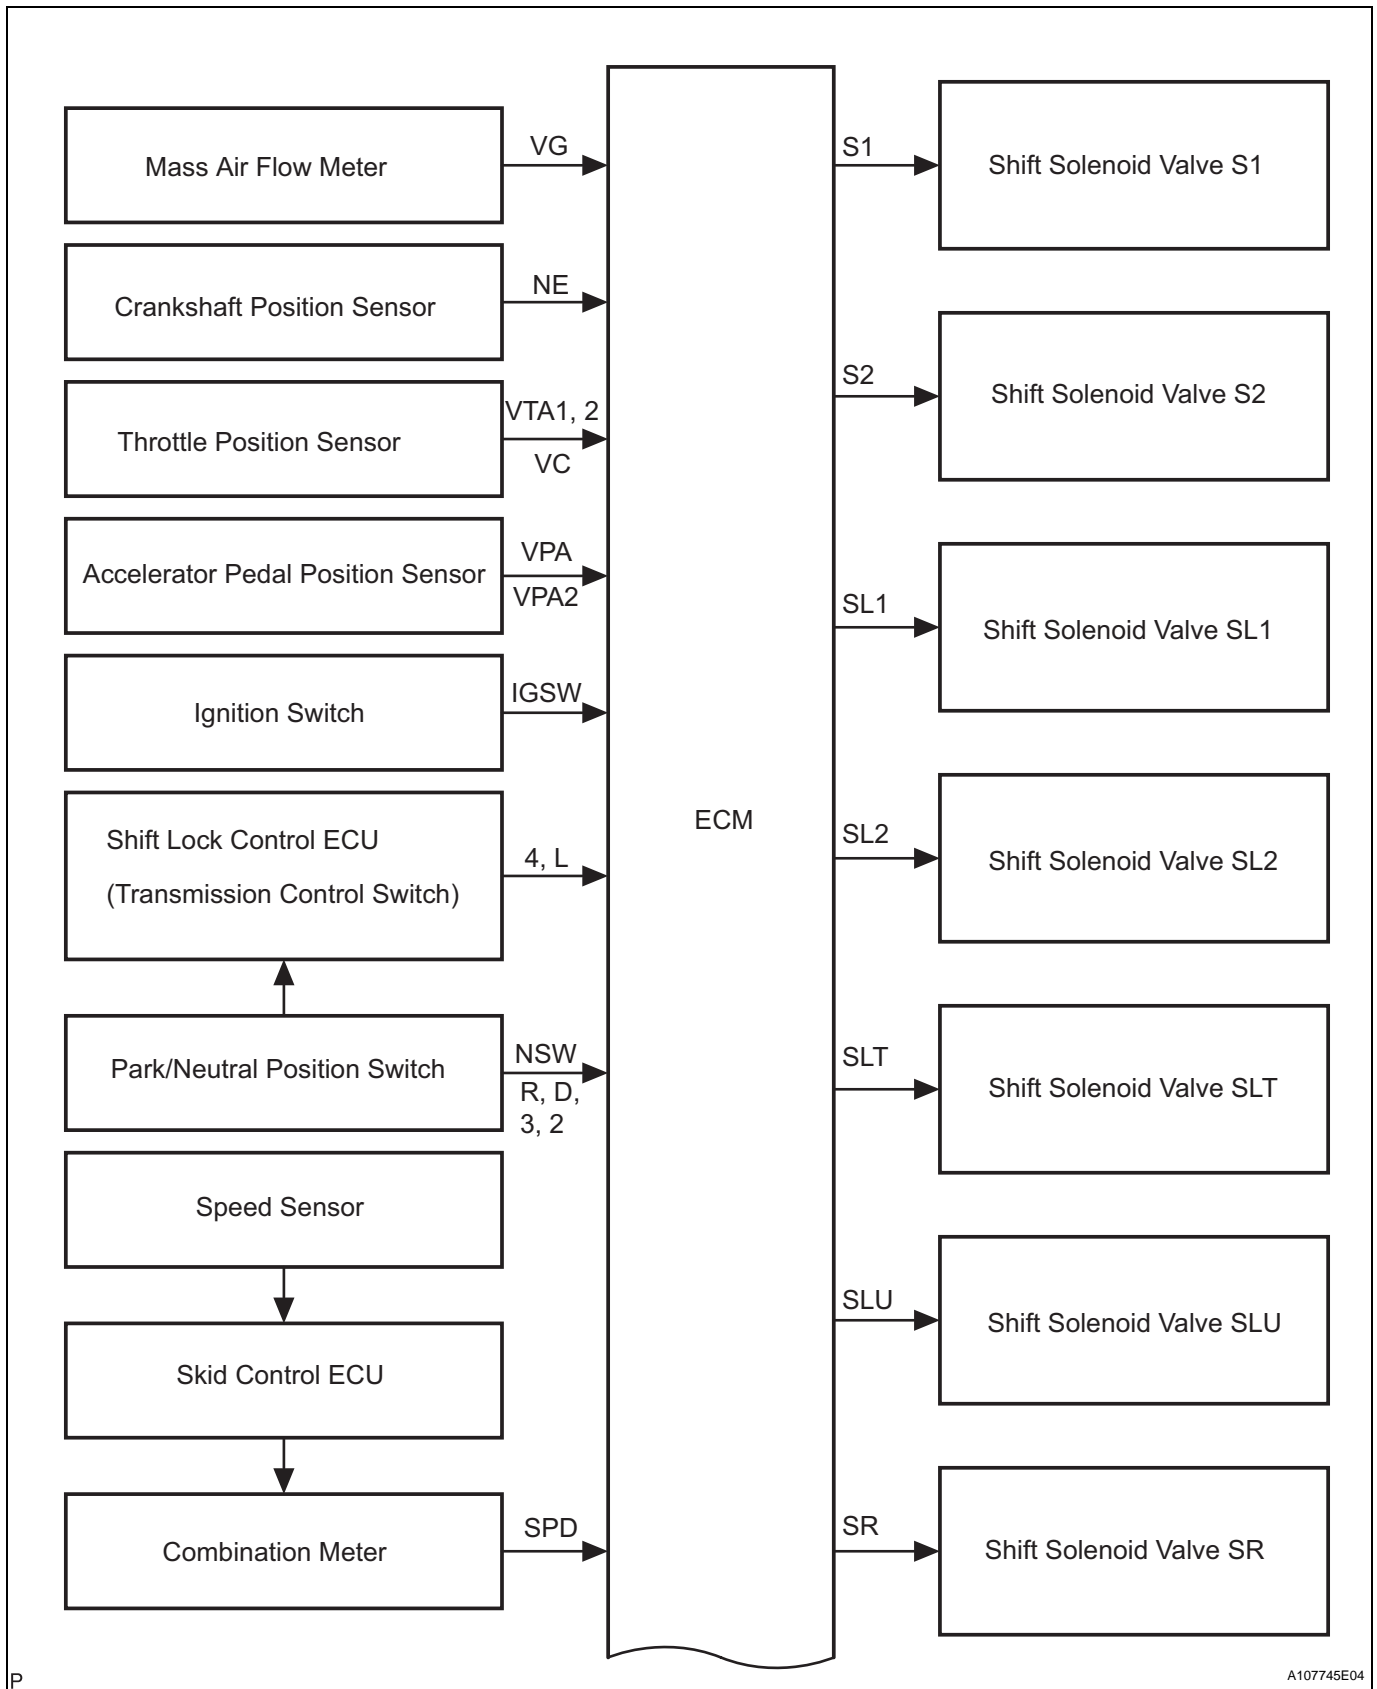

# SYSTEM DIAGRAM

The configuration of the electronic control system in the A750E automatic transmission is as shown in the following chart.

AT

AT

AT

AT