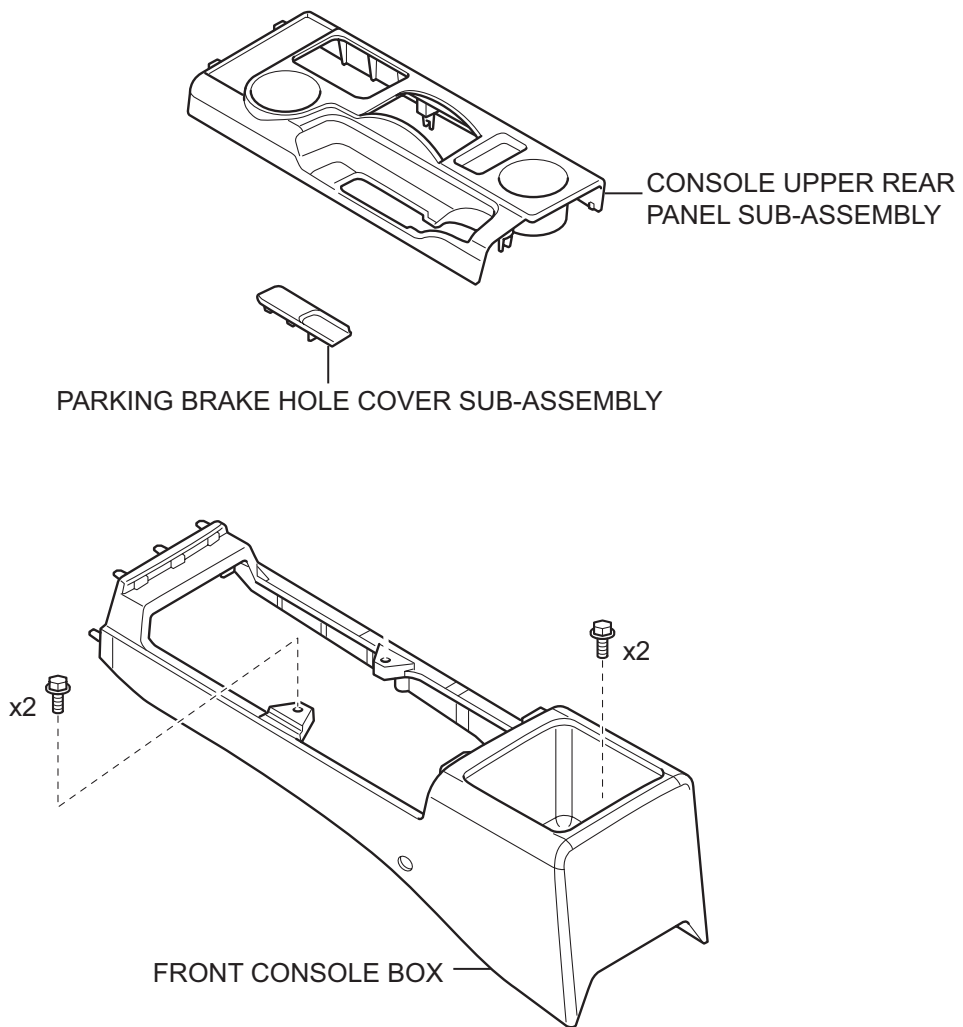

# TRANSMISSION CONTROL CABLE

## COMPONENTS

AT

**N\*m (kgf\*cm, ft\*lbf)** :Specified torque

● Non-reusable part

Y

C133775E01

AT