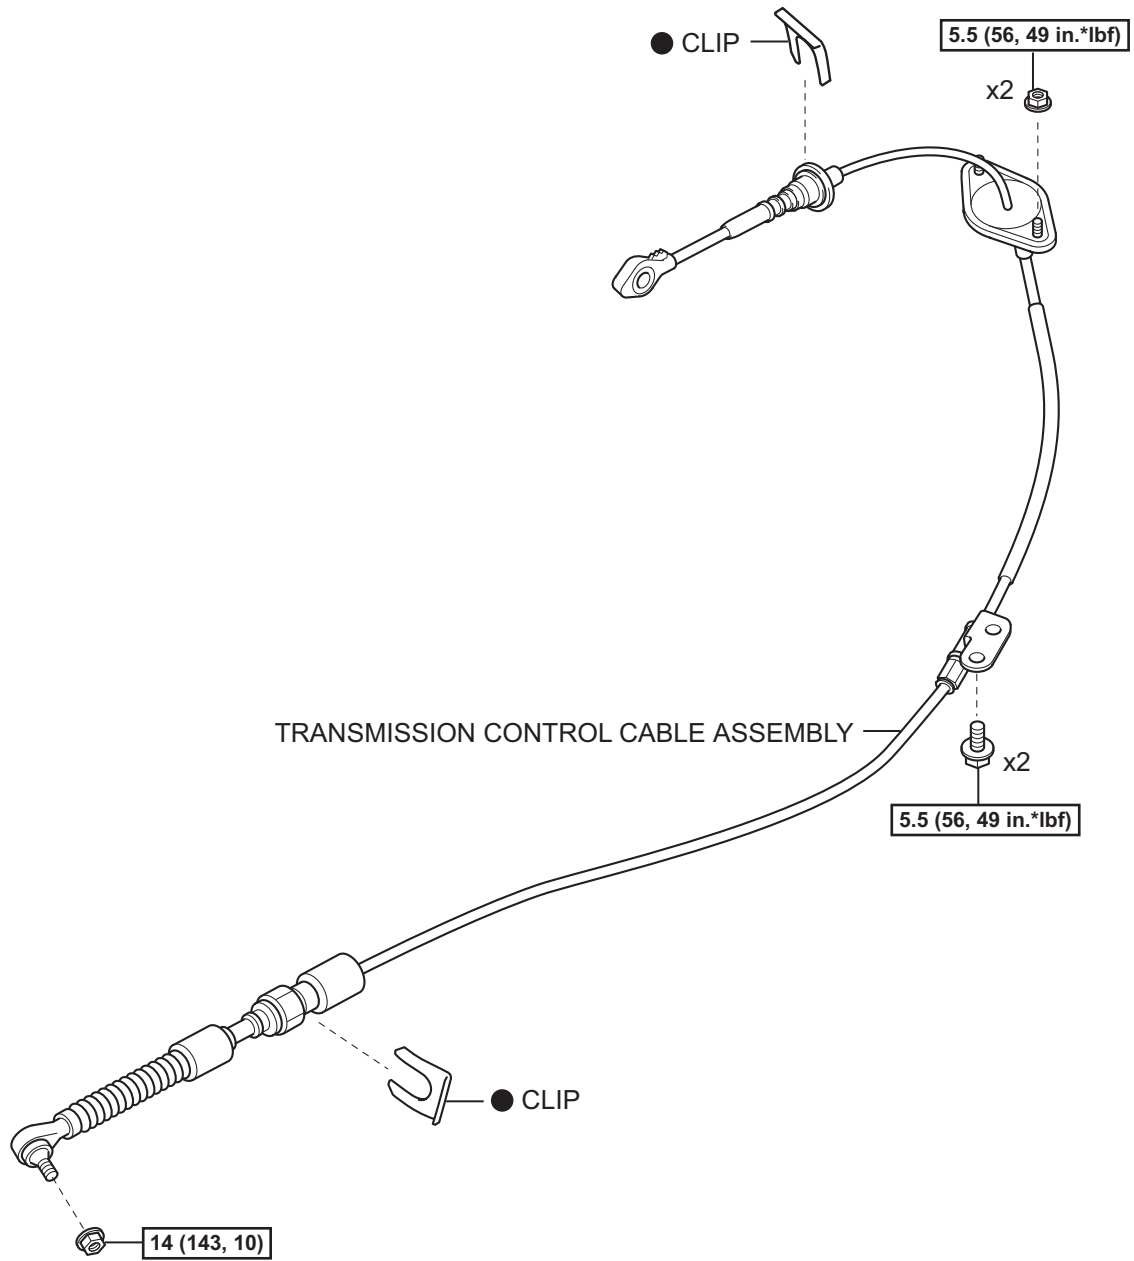

# TRANSMISSION CONTROL CABLE

## COMPONENTS

AT

**N\*m (kgf\*cm, ft\*lbf)** :Specified torque

● Non-reusable part

Y

C133775E01

AT