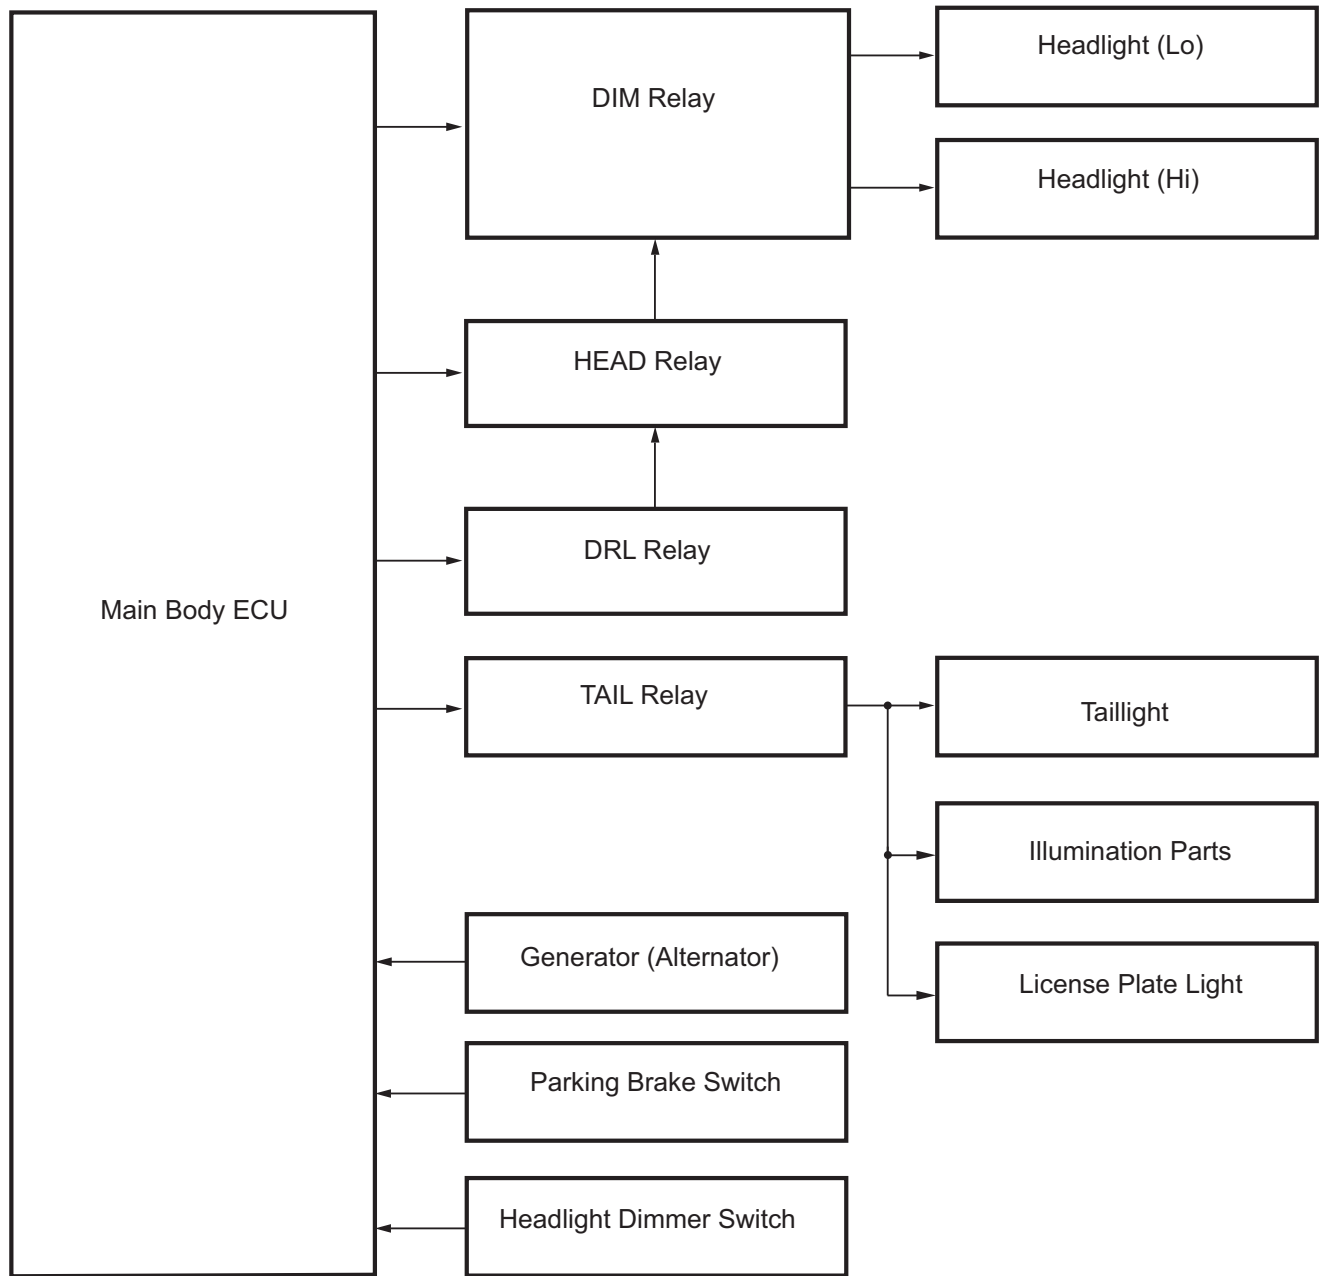

SYSTEM DIAGRAM

w/ Daytime Running Light System:

w/o Daytime Running Light System:

B138186E01

B138187E01