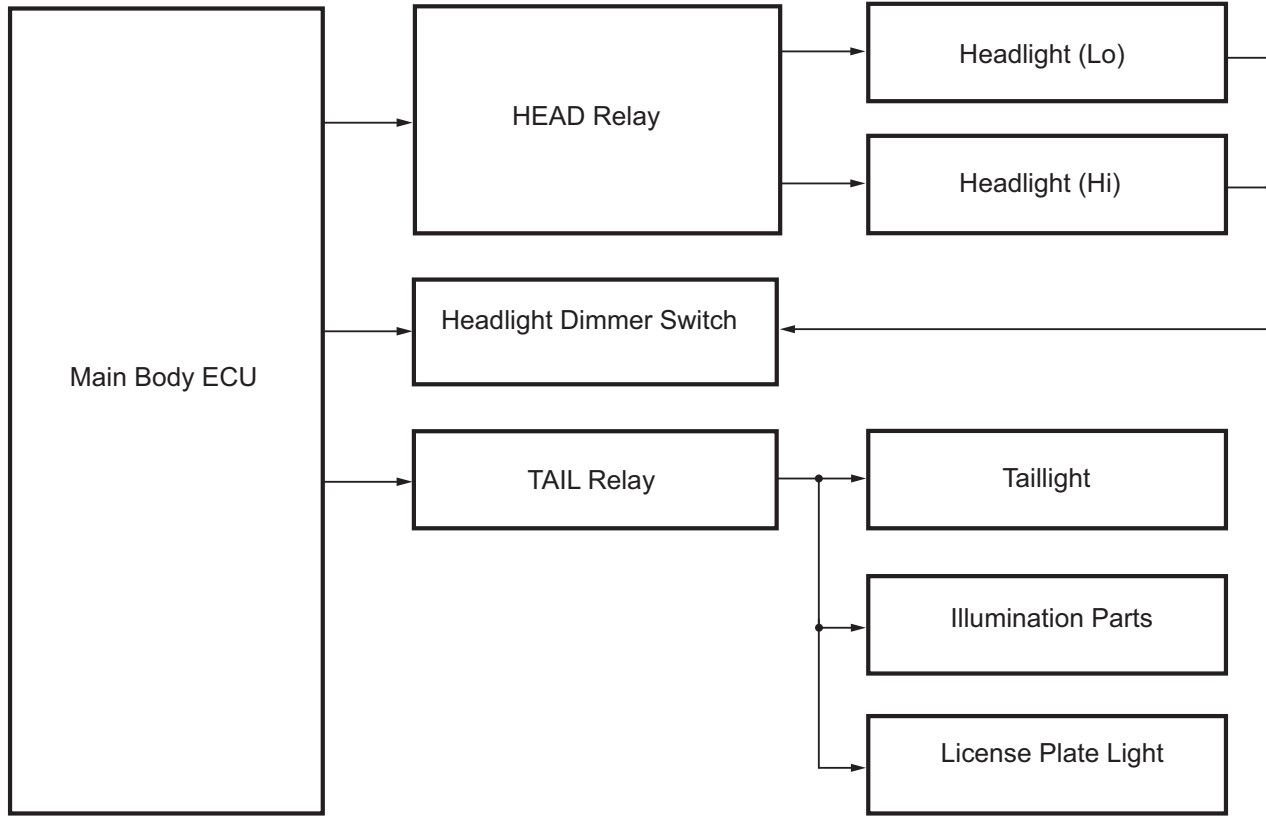

SYSTEM DIAGRAM

w/ Daytime Running Light System:

w/o Daytime Running Light System:

B138186E01

B138187E01