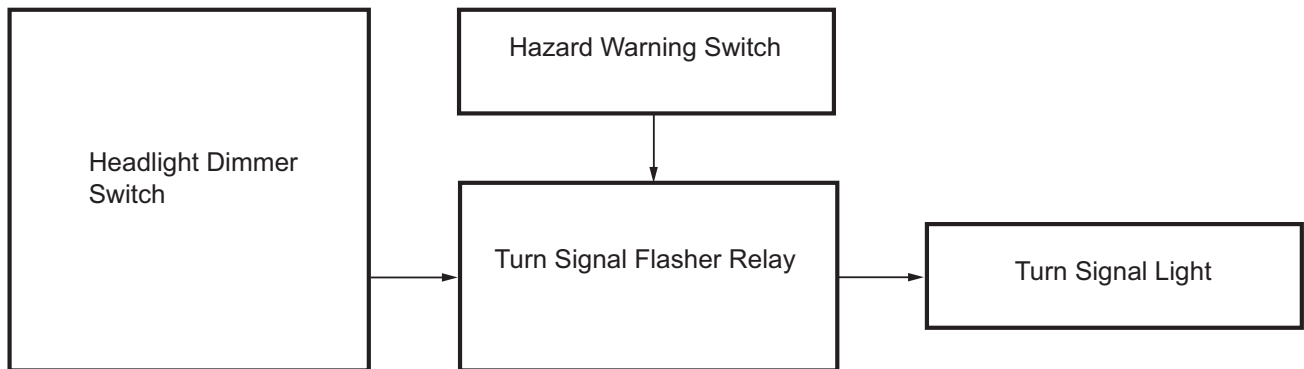

SYSTEM DIAGRAM

w/ Daytime Running Light System:

w/o Daytime Running Light System:

B138186E01

B138187E01