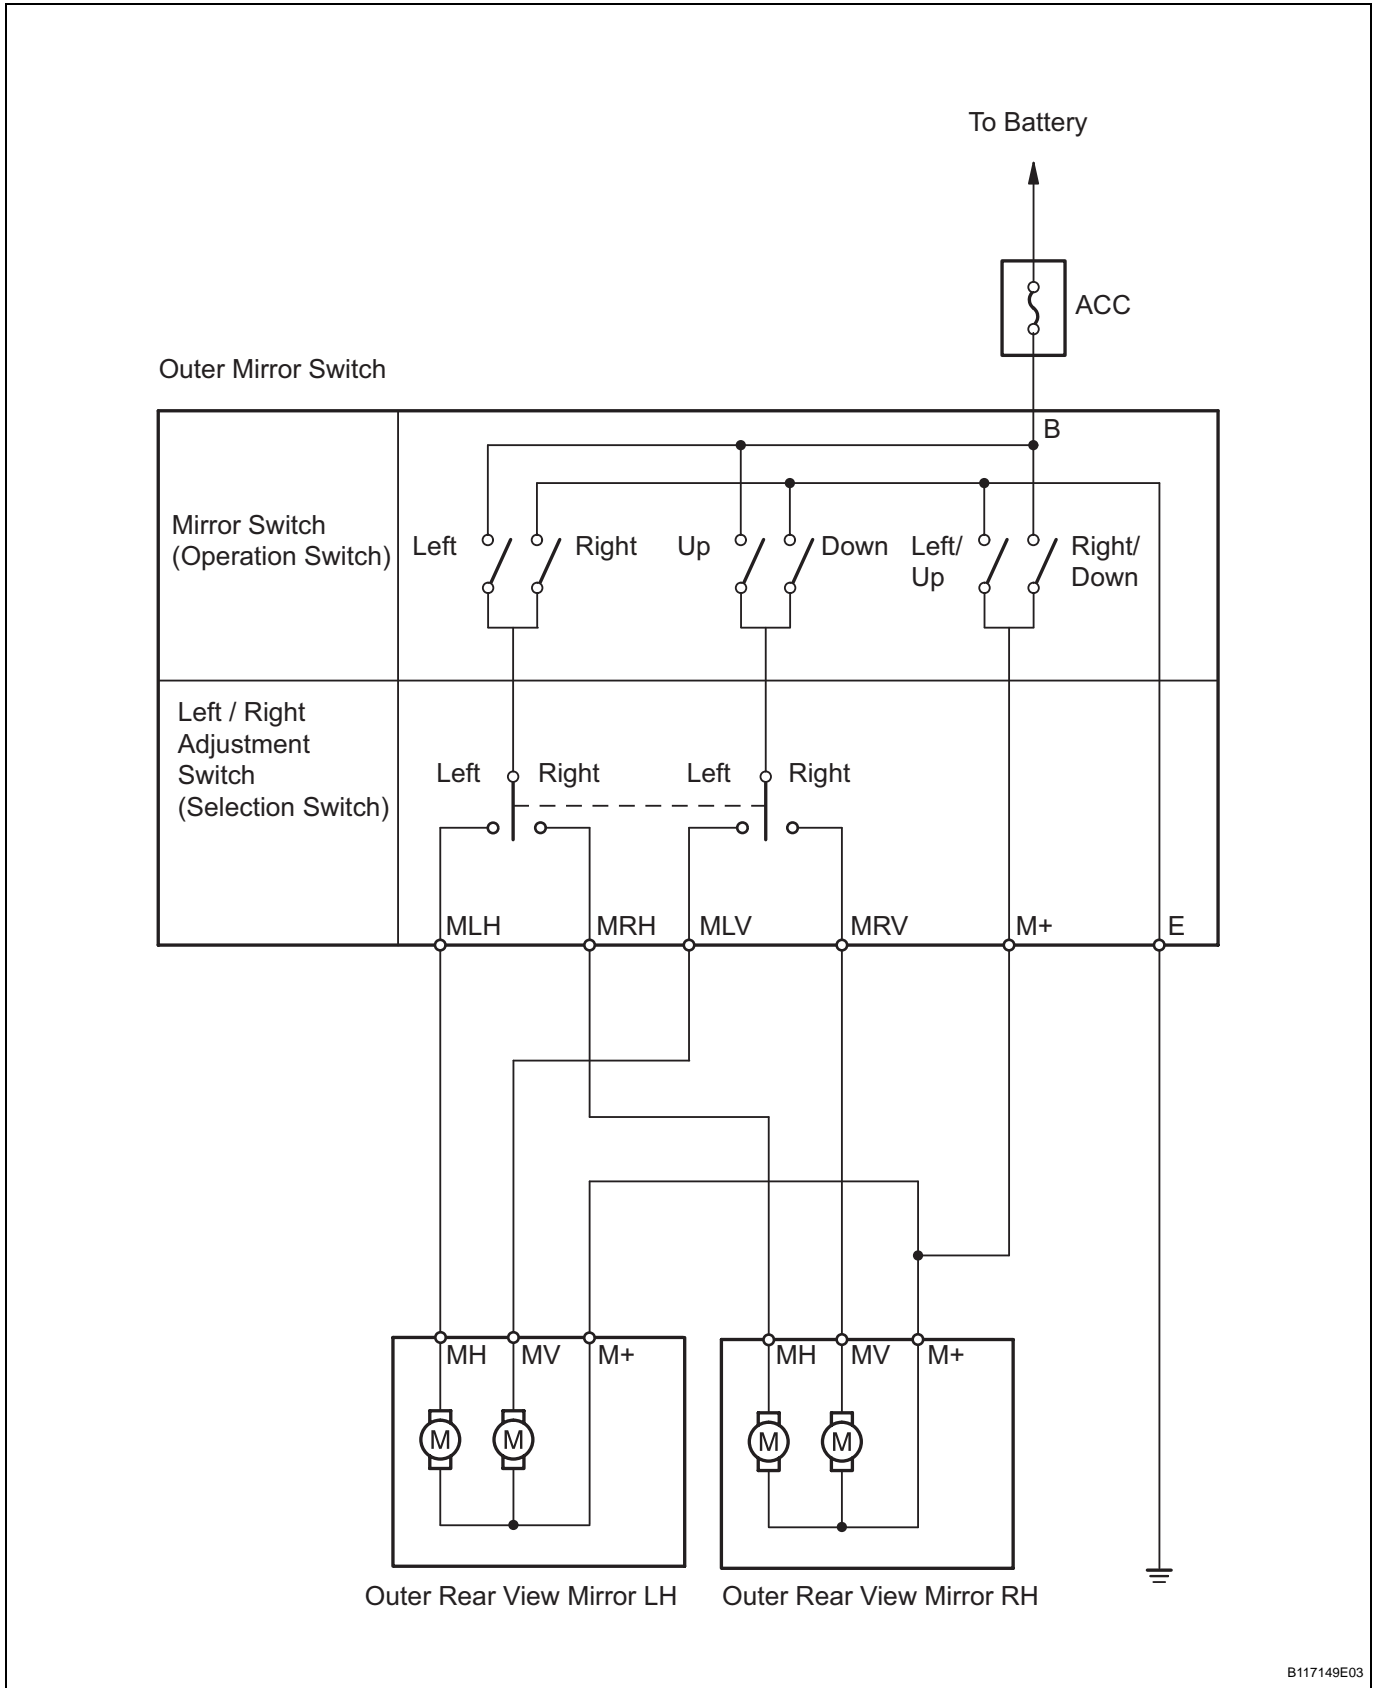

SYSTEM DIAGRAM

MI

PROBLEM SYMPTOMS TABLE

HINT:

Use the table below to help determine the causes of the problem symptom. The potential causes of the symptoms are listed in order of probability in the "Suspected Area" column of the table. Check each symptom by checking the suspected areas in the order they are listed. Replace parts as necessary.

Power mirror control system

Symptom	Suspected area	See page
Mirror does not operate	ACC fuse	MI-2
	Outer mirror switch assembly	MI-14
	Outer rear view mirror assembly	MI-10
	Wire harness	-
Mirror operates abnormally	Outer mirror switch assembly	MI-14
	Outer rear view mirror assembly	MI-10
	Wire harness	-