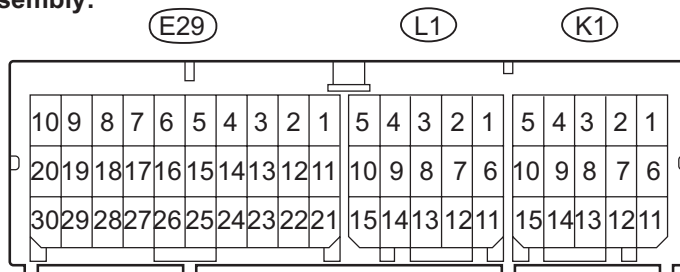

TERMINALS OF ECU

Center Airbag Sensor Assembly:

H

C108107E03

Terminal No.	Terminal Symbol	Destination
E29-1	P2+	Front passenger airbag (Front passenger side squib 2nd step)
E29-2	P2-	Front passenger airbag (Front passenger side squib 2nd step)
E29-3	P-	Front passenger airbag (Front passenger side squib)
E29-4	P+	Front passenger airbag (Front passenger side squib)
E29-5	D+	Steering pad (Driver side squib)
E29-6	D-	Steering pad (Driver side squib)
E29-7	D2-	Steering pad (Driver side squib 2nd step)
E29-8	D2+	Steering pad (Driver side squib 2nd step)
E29-11	LA	SRS warning light (Combination meter)
E29-12	TC	DLC3
E29-13	PBEW	Front passenger seat belt warning light
E29-16	SIL	DLC3
E29-17	P-AB	Front passenger seat belt warning light (Passenger airbag ON/OFF indicator)
E29-21	IG2	IGN fuse
E29-22	GSW2	ECM
E29-23	PAON	Front passenger seat belt warning light (Passenger airbag ON/OFF indicator)
E29-25	E1	Ground
E29-26	E2	Ground
E29-27	-SR	Front airbag sensor RH
E29-28	-SL	Front airbag sensor LH
E29-29	+SR	Front airbag sensor RH
E29-30	+SL	Front airbag sensor LH
L1-1	PD-	Front seat outer belt assembly LH (Driver side pretensioner squib)
L1-2	PD+	Front seat outer belt assembly LH (Driver side pretensioner squib)
L1-6	ICD-	Curtain shield airbag assembly LH (Driver side curtain shield squib)
L1-7	ICD+	Curtain shield airbag assembly LH (Driver side curtain shield squib)
L1-8	BBD+	Side airbag sensor LH
L1-9	SFD+	Front seat side airbag assembly LH (Side squib LH)
L1-10	SFD-	Front seat side airbag assembly LH (Side squib LH)
L1-11	DBE+	Front seat inner belt assembly LH
L1-12	DBE-	Front seat inner belt assembly LH
L1-13	DSP-	Seat position sensor
L1-14	DSP+	Seat position sensor
L1-15	BBD-	Side airbag sensor LH
K1-4	PP+	Front seat outer belt assembly RH (Front passenger side pretensioner squib RH)
K1-5	PP-	Front seat outer belt assembly RH (Front passenger side pretensioner squib RH)
K1-6	SFP-	Front seat side airbag assembly RH (Side squib RH)